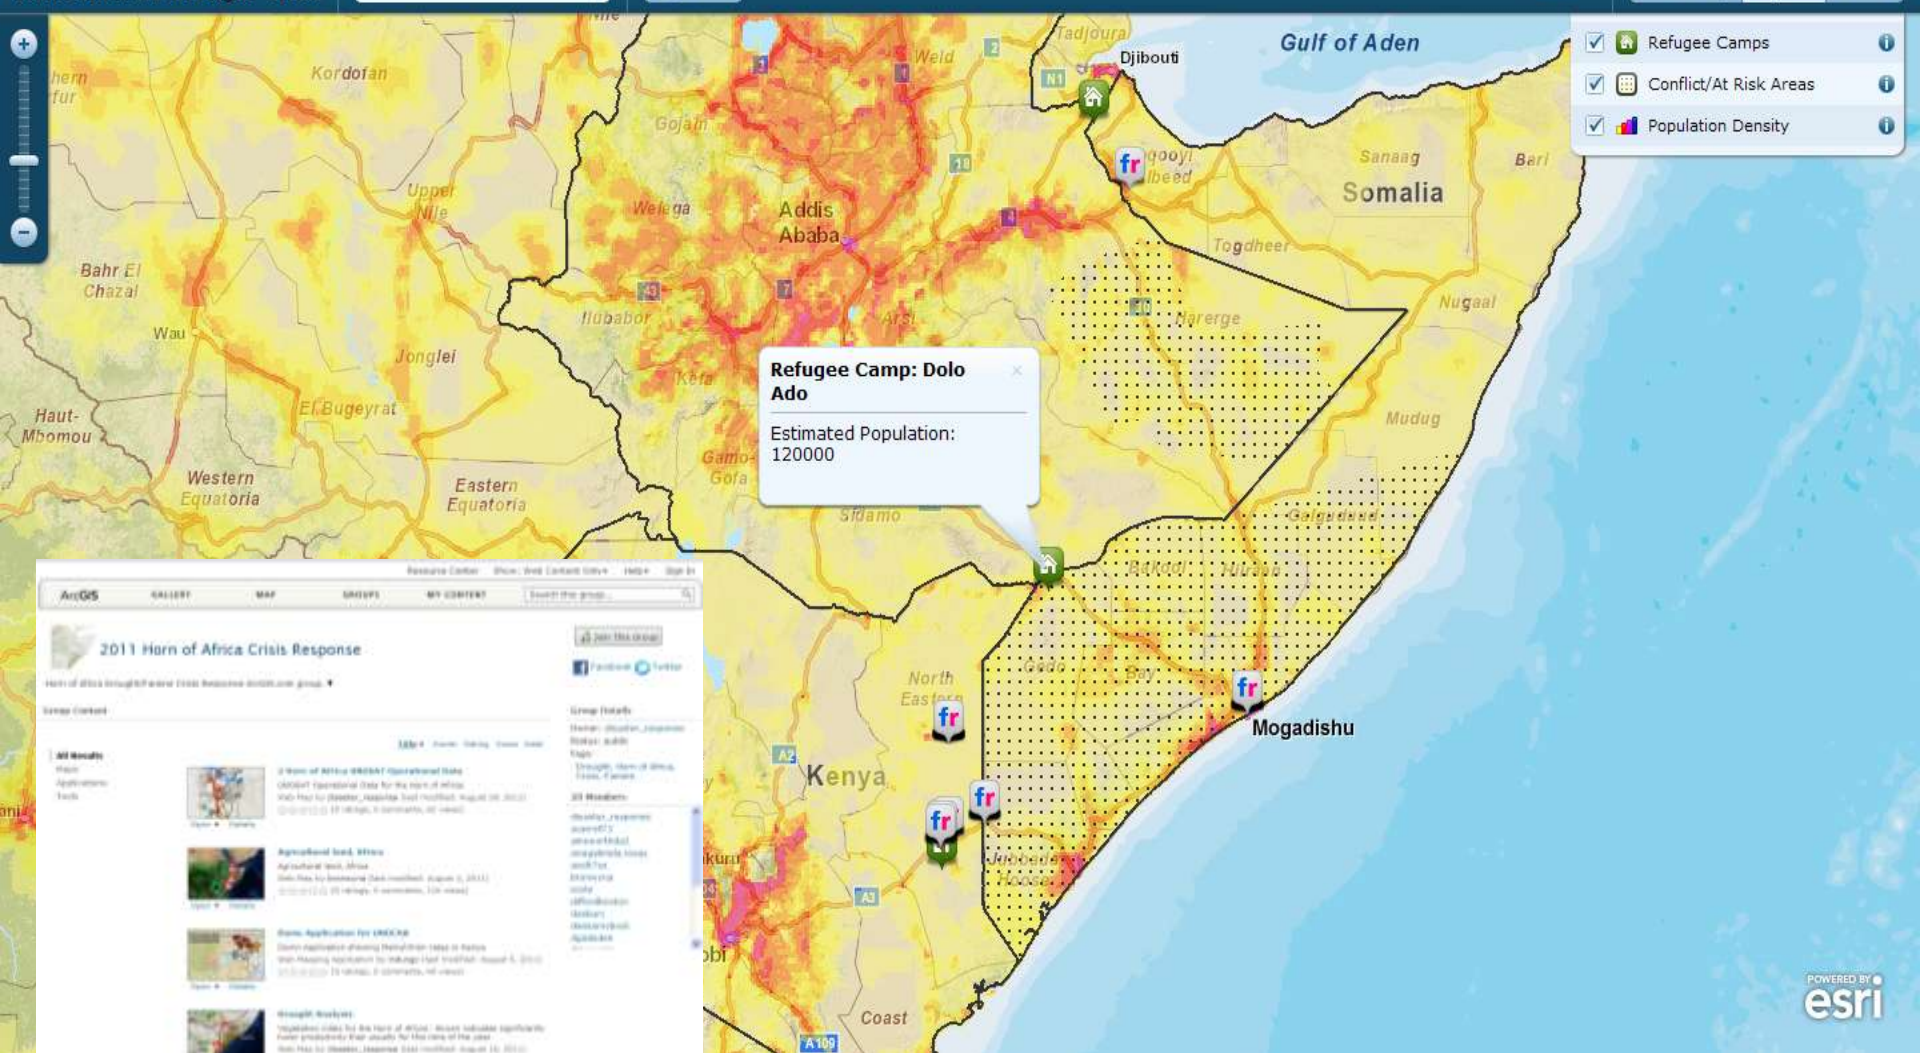

Collaboration